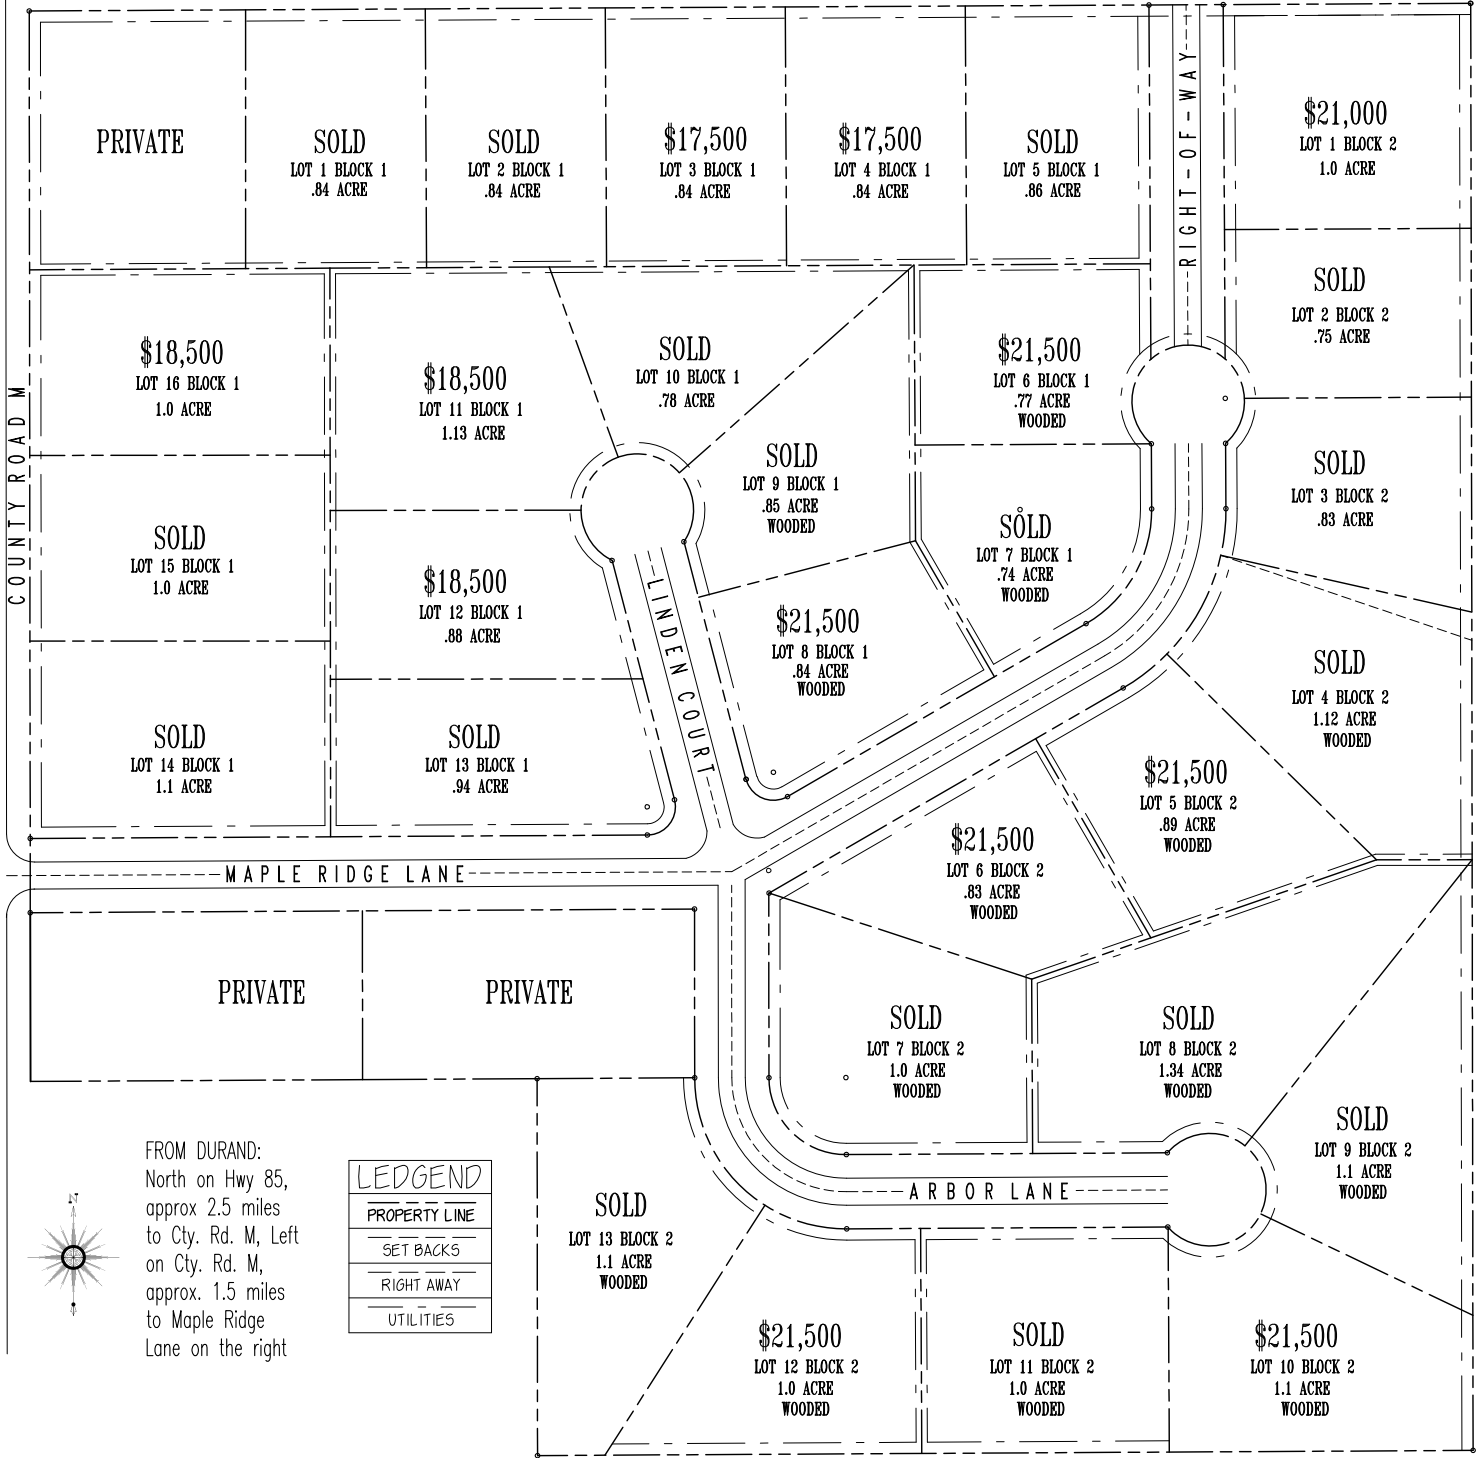

MAPLE RIDGE ESTATES

VRADENBURG ROAD

FROM DURAND:
 North on Hwy 85,
 approx 2.5 miles
 to Cty. Rd. M, Left
 on Cty. Rd. M,
 approx. 1.5 miles
 to Maple Ridge
 Lane on the right

LEDGEND	
	PROPERTY LINE
	SET BACKS
	RIGHT AWAY
	UTILITIES